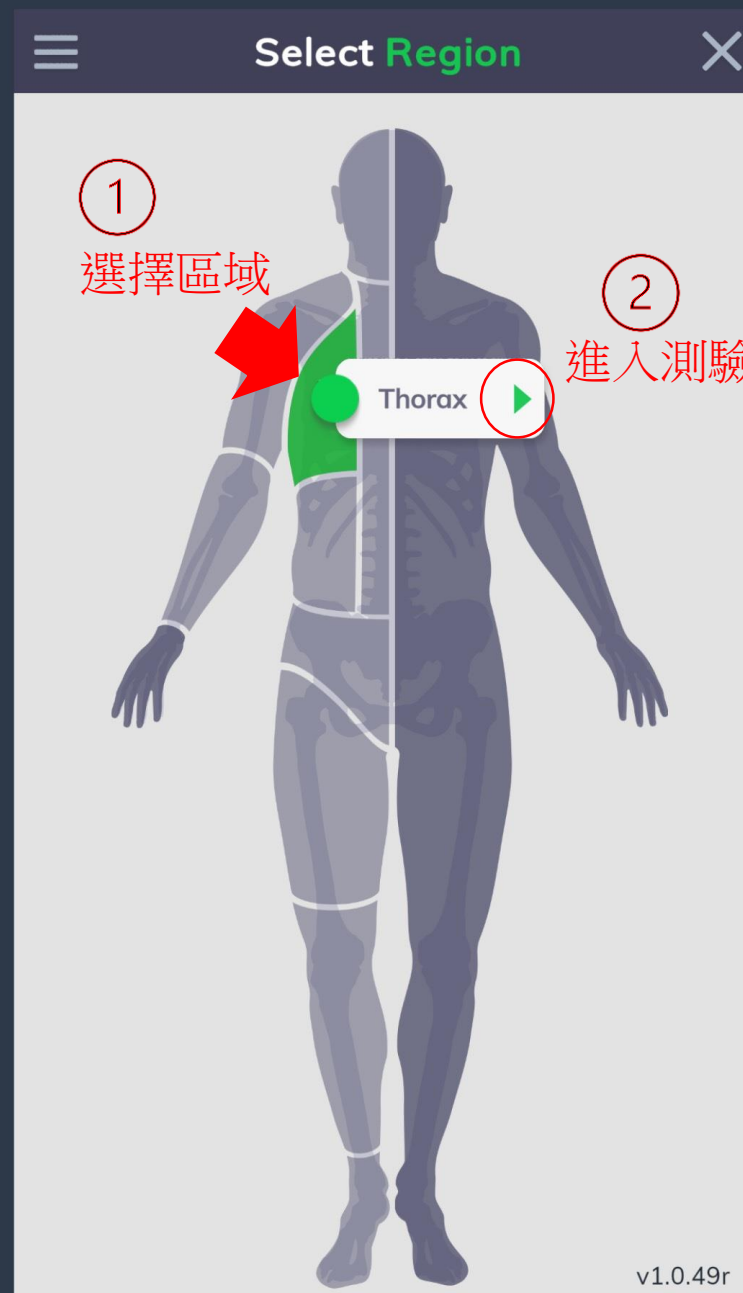

PRIMAL Quiz APP操作説明

解剖

Quiz settings

Anatomy 部位、解剖系統

Region Thorax

System Bones

Question type 題目形式

What is?

Where is?

Mixed

Question style 難易

Multiple choice (easy)

Search (hard)

題數

Question count

10

Continue

題目

Where is?

Exit

Humerus

Pass

Submit

送出答案