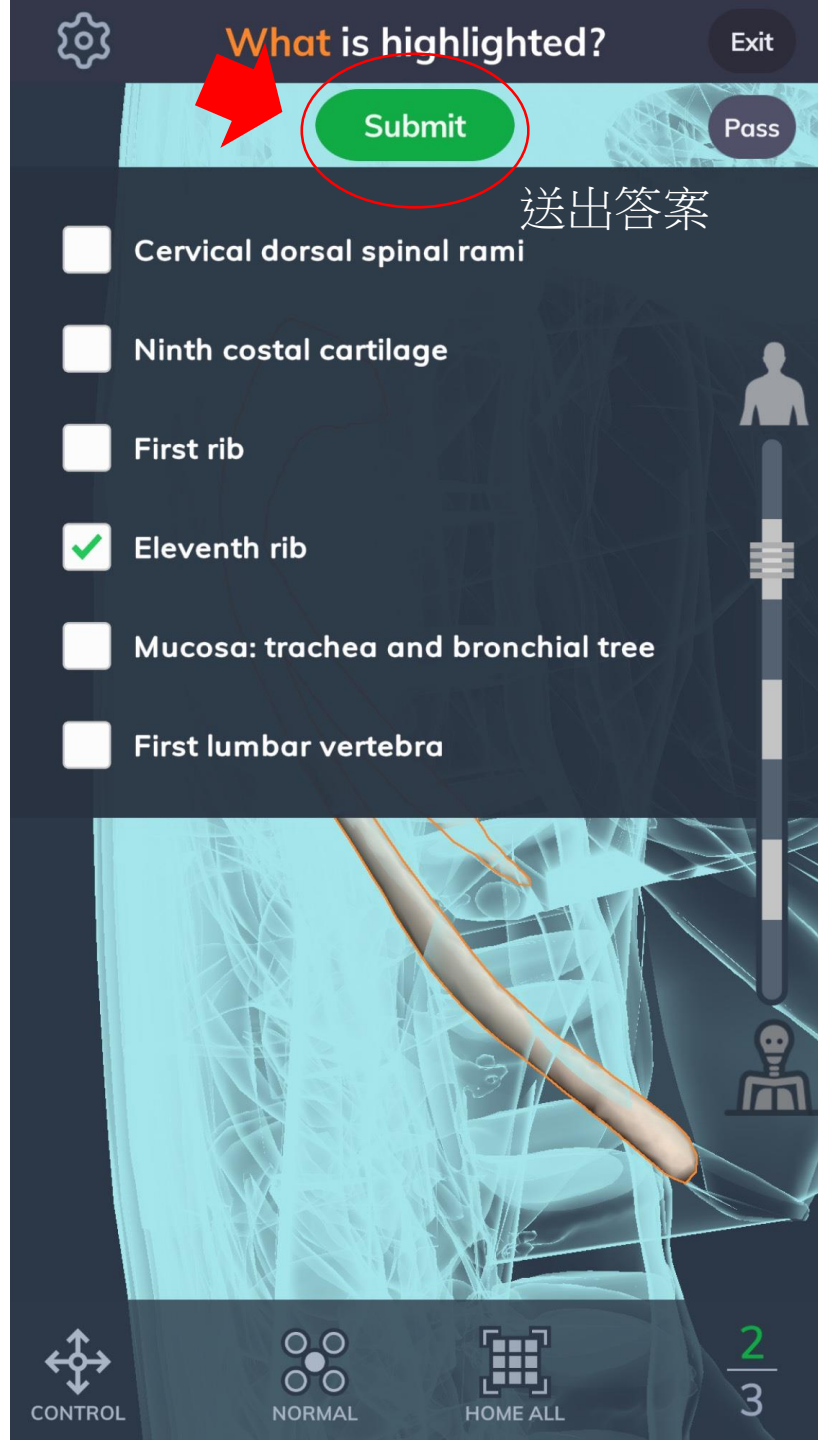

Continue

題目

Where is?

Exit

Humerus

Pass

Submit

送出答案

移動解剖層次

CONTROL

0

0

Results

You scored

3/4 75%

Thorax | Bones

Tuesday, 20 July 2021 04:54 PM

Exit the quiz to revise your
anatomy with the 3D model

Exit quiz

New quiz

新的測驗

Earn a medal for runs of correct answers

GOLD
Run of 15

SILVER
Run of 10