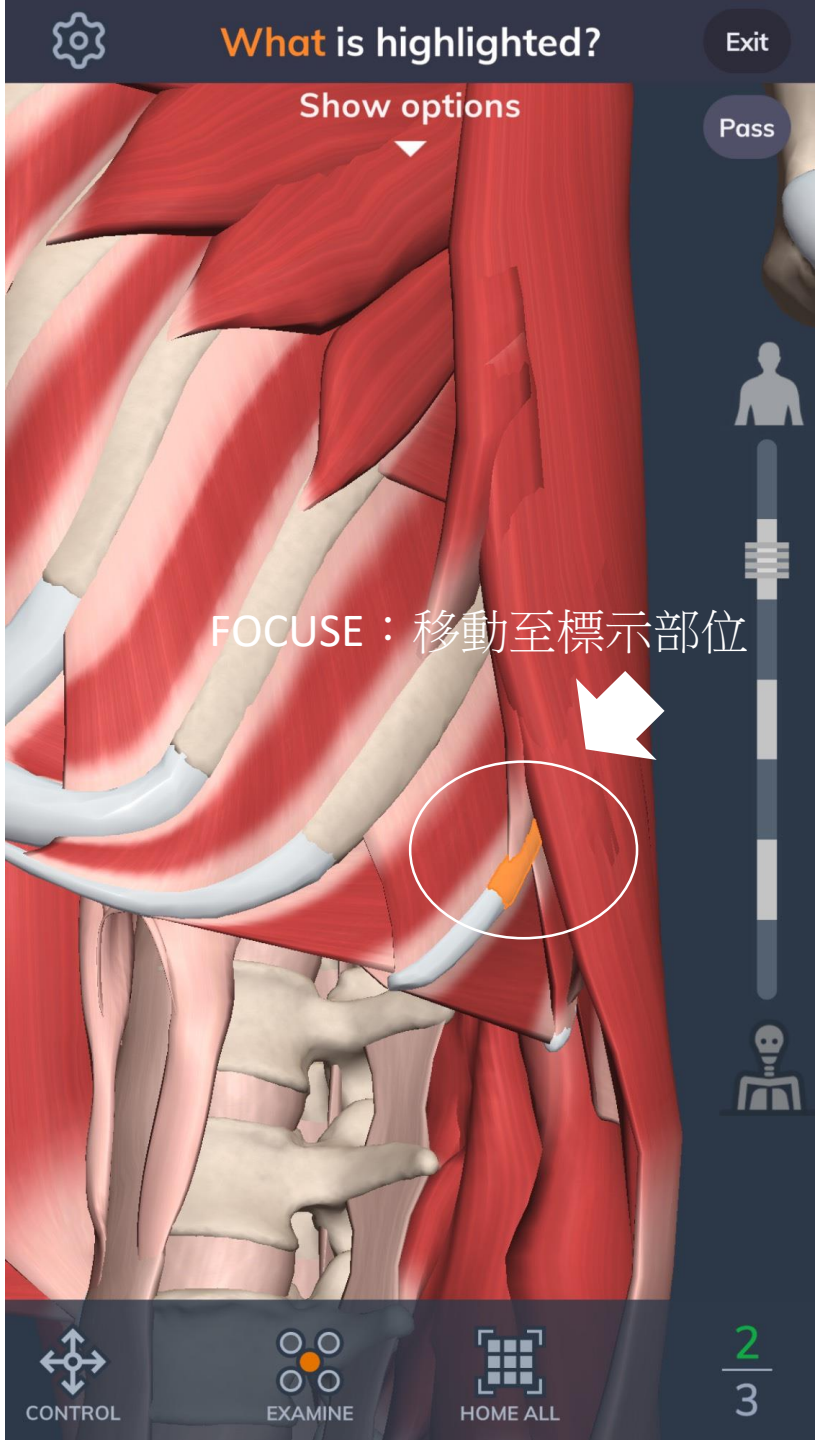

Continue

題目

Where is?

Exit

Humerus

Pass

Submit

送出答案

移動解剖層次

CONTROL

0

0

Results

You scored

3/4 75%

Thorax | Bones

Tuesday, 20 July 2021 04:54 PM

Exit the quiz to revise your
anatomy with the 3D model

Exit quiz

New quiz

新的測驗

Earn a medal for runs of correct answers

GOLD
Run of 15

SILVER
Run of 10